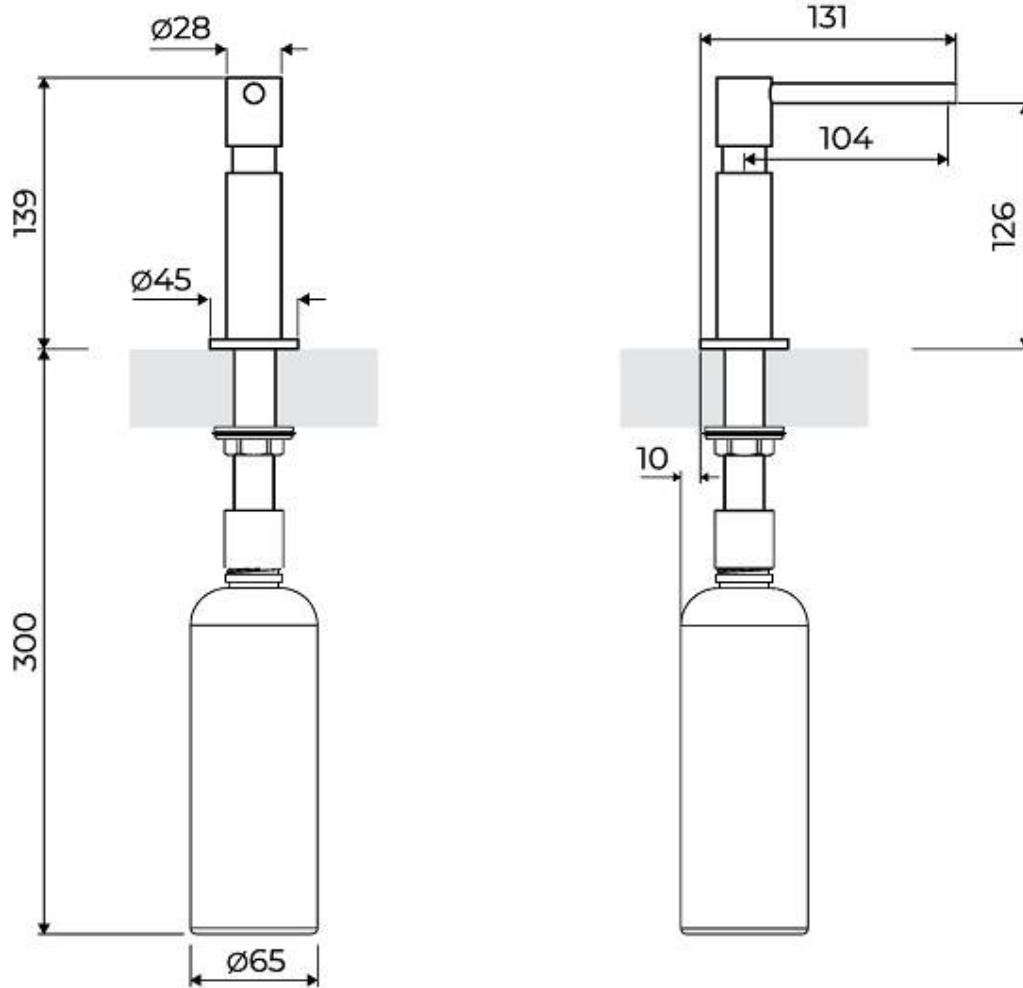

SAPONE SATINE

Accessories e Complements

Code: R520 A00

DISTRIBUTEUR SAVON INOX SATINE

DETAILS

Material Brass

Texture Brushed in line

Sink accessories Dispenser

Built-in hole Ø 35mm

TECHNICAL DATA

RECOMMENDED PAIRINGS

VERONA
R497 F00